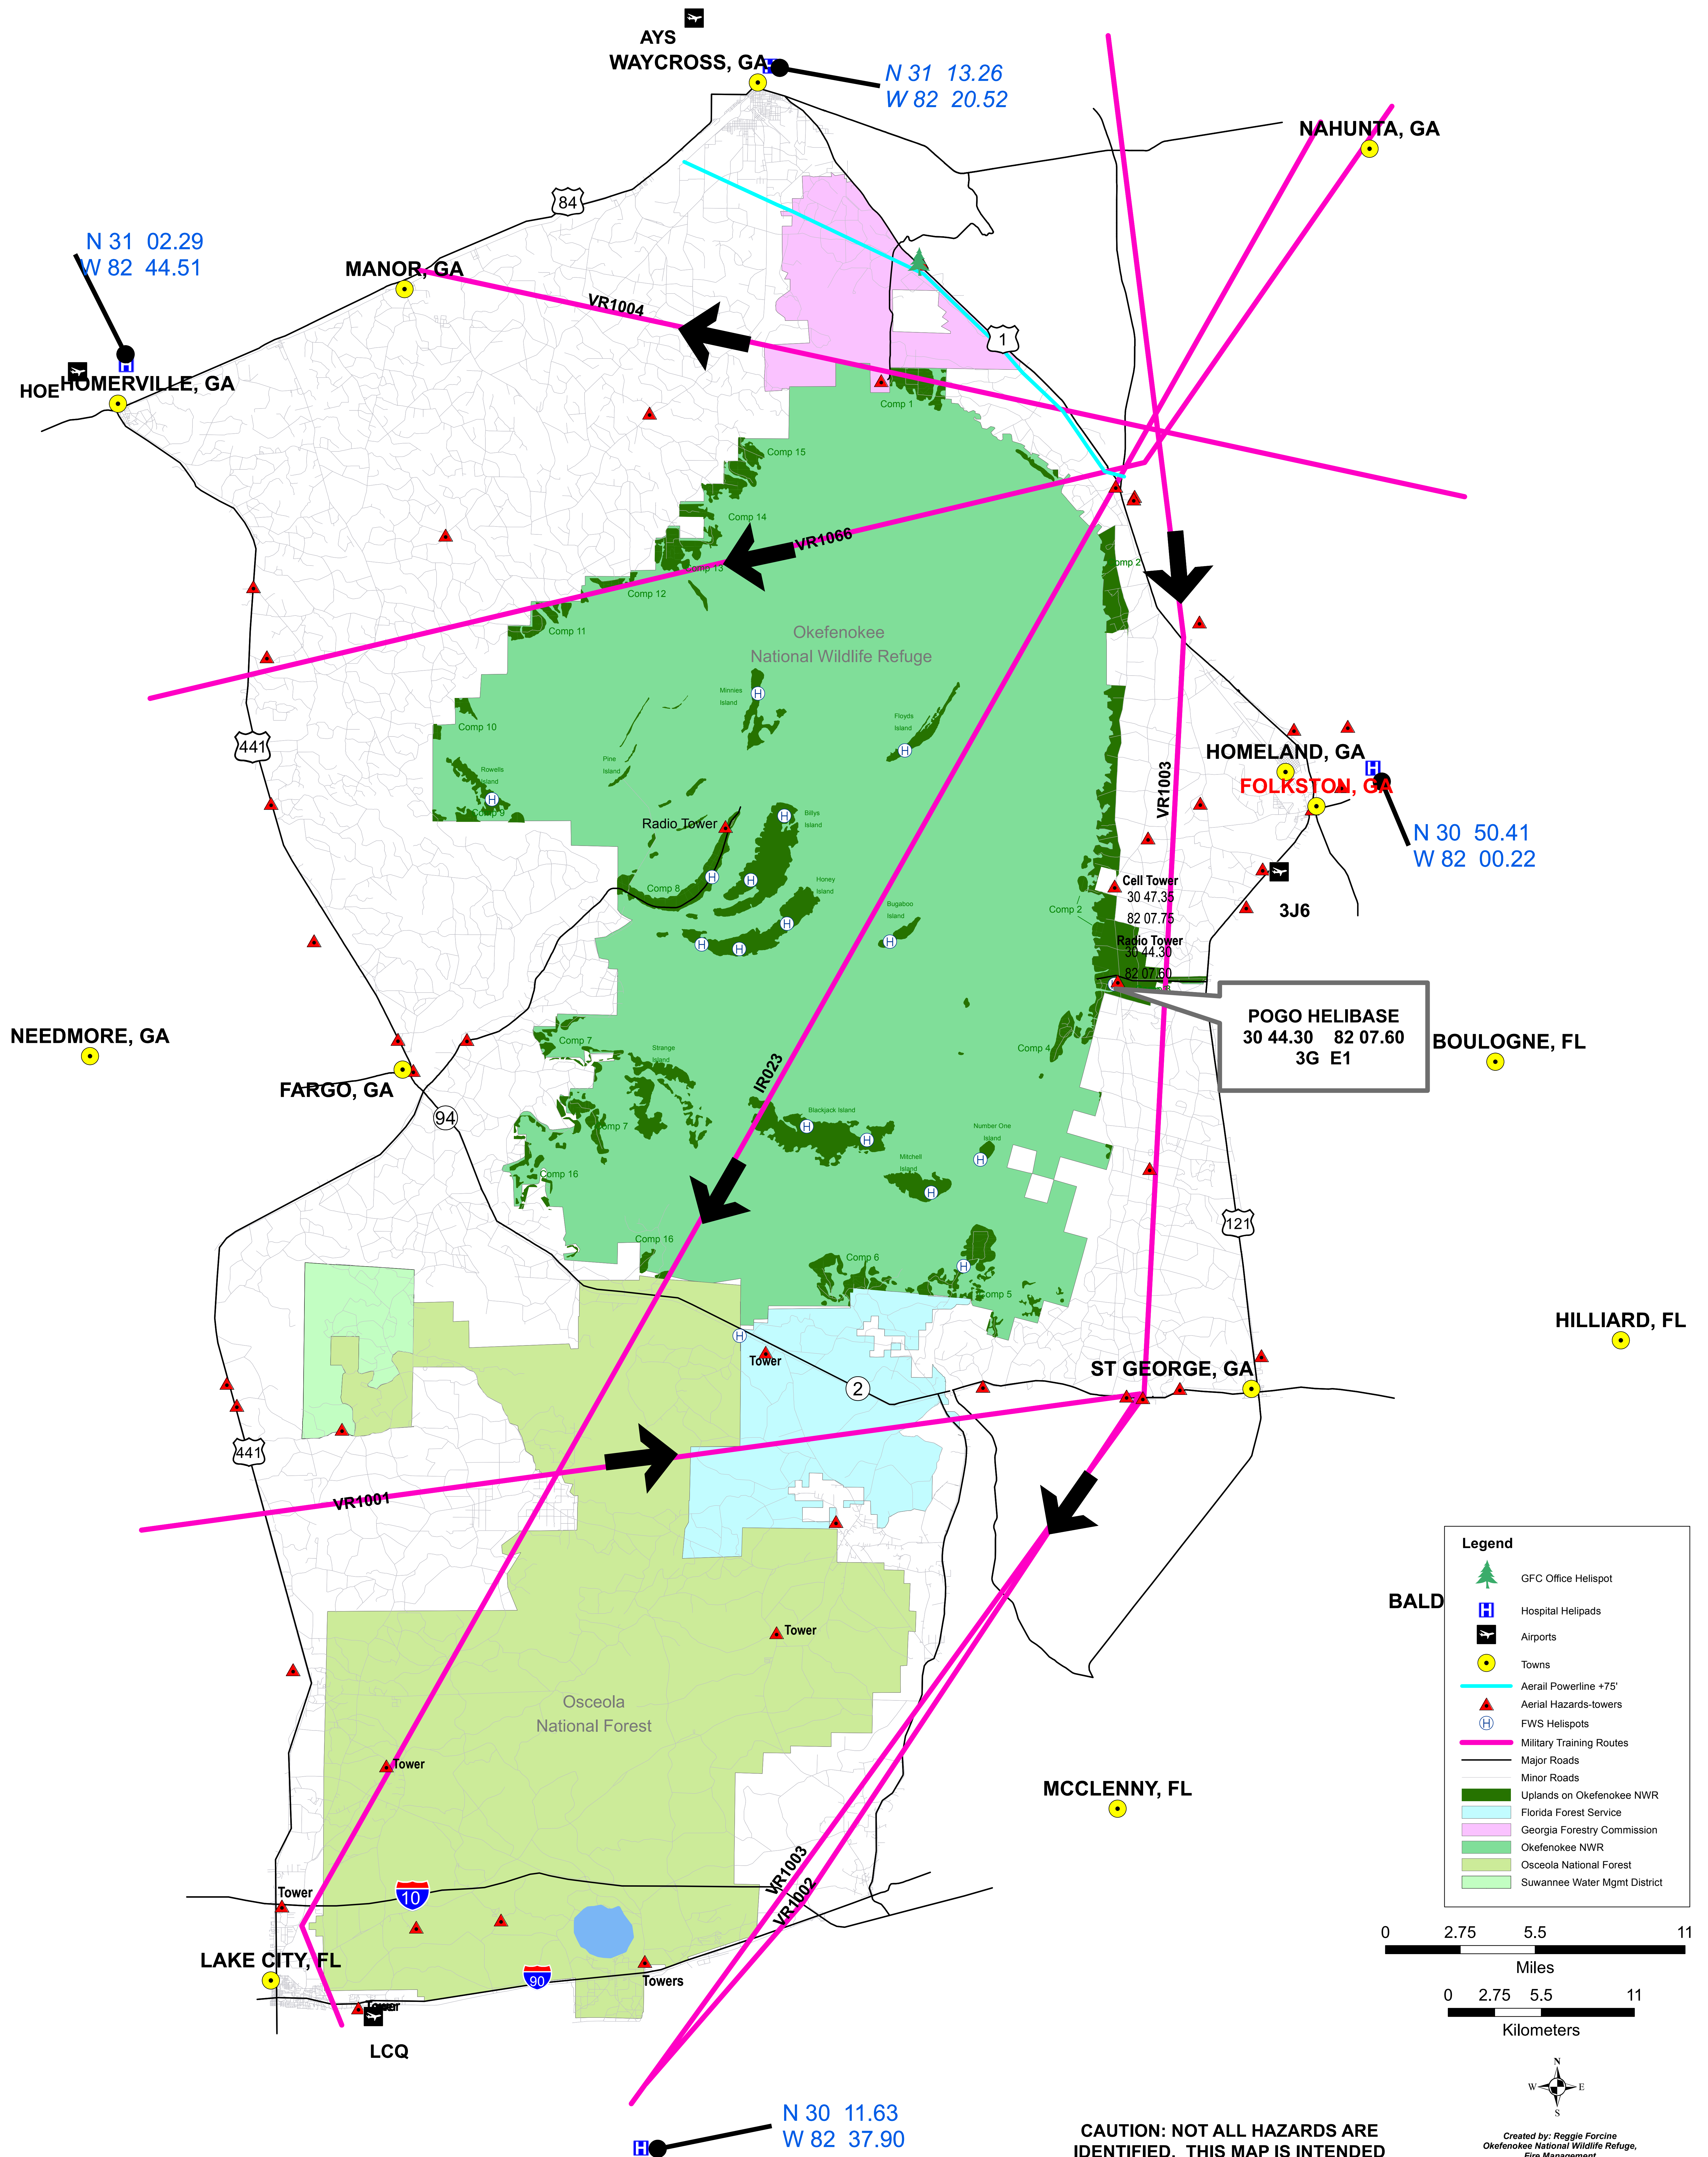

AVIATION HAZARDS MAP

GREATER OKEFENOKEE ASSOCIATION OF LANDOWNERS

JANUARY 2017

CAUTION: NOT ALL HAZARDS ARE IDENTIFIED. THIS MAP IS INTENDED FOR REFERENCE ONLY. USE SECTIONALS FOR NAVIGATION.

Created by: Reggie Forcine
Okefenokee National Wildlife Refuge,
Fire Management
2700 Suwannee Canal Rd,
Folkston, GA, 31537
(912) 496-7386
Revised: January 2017