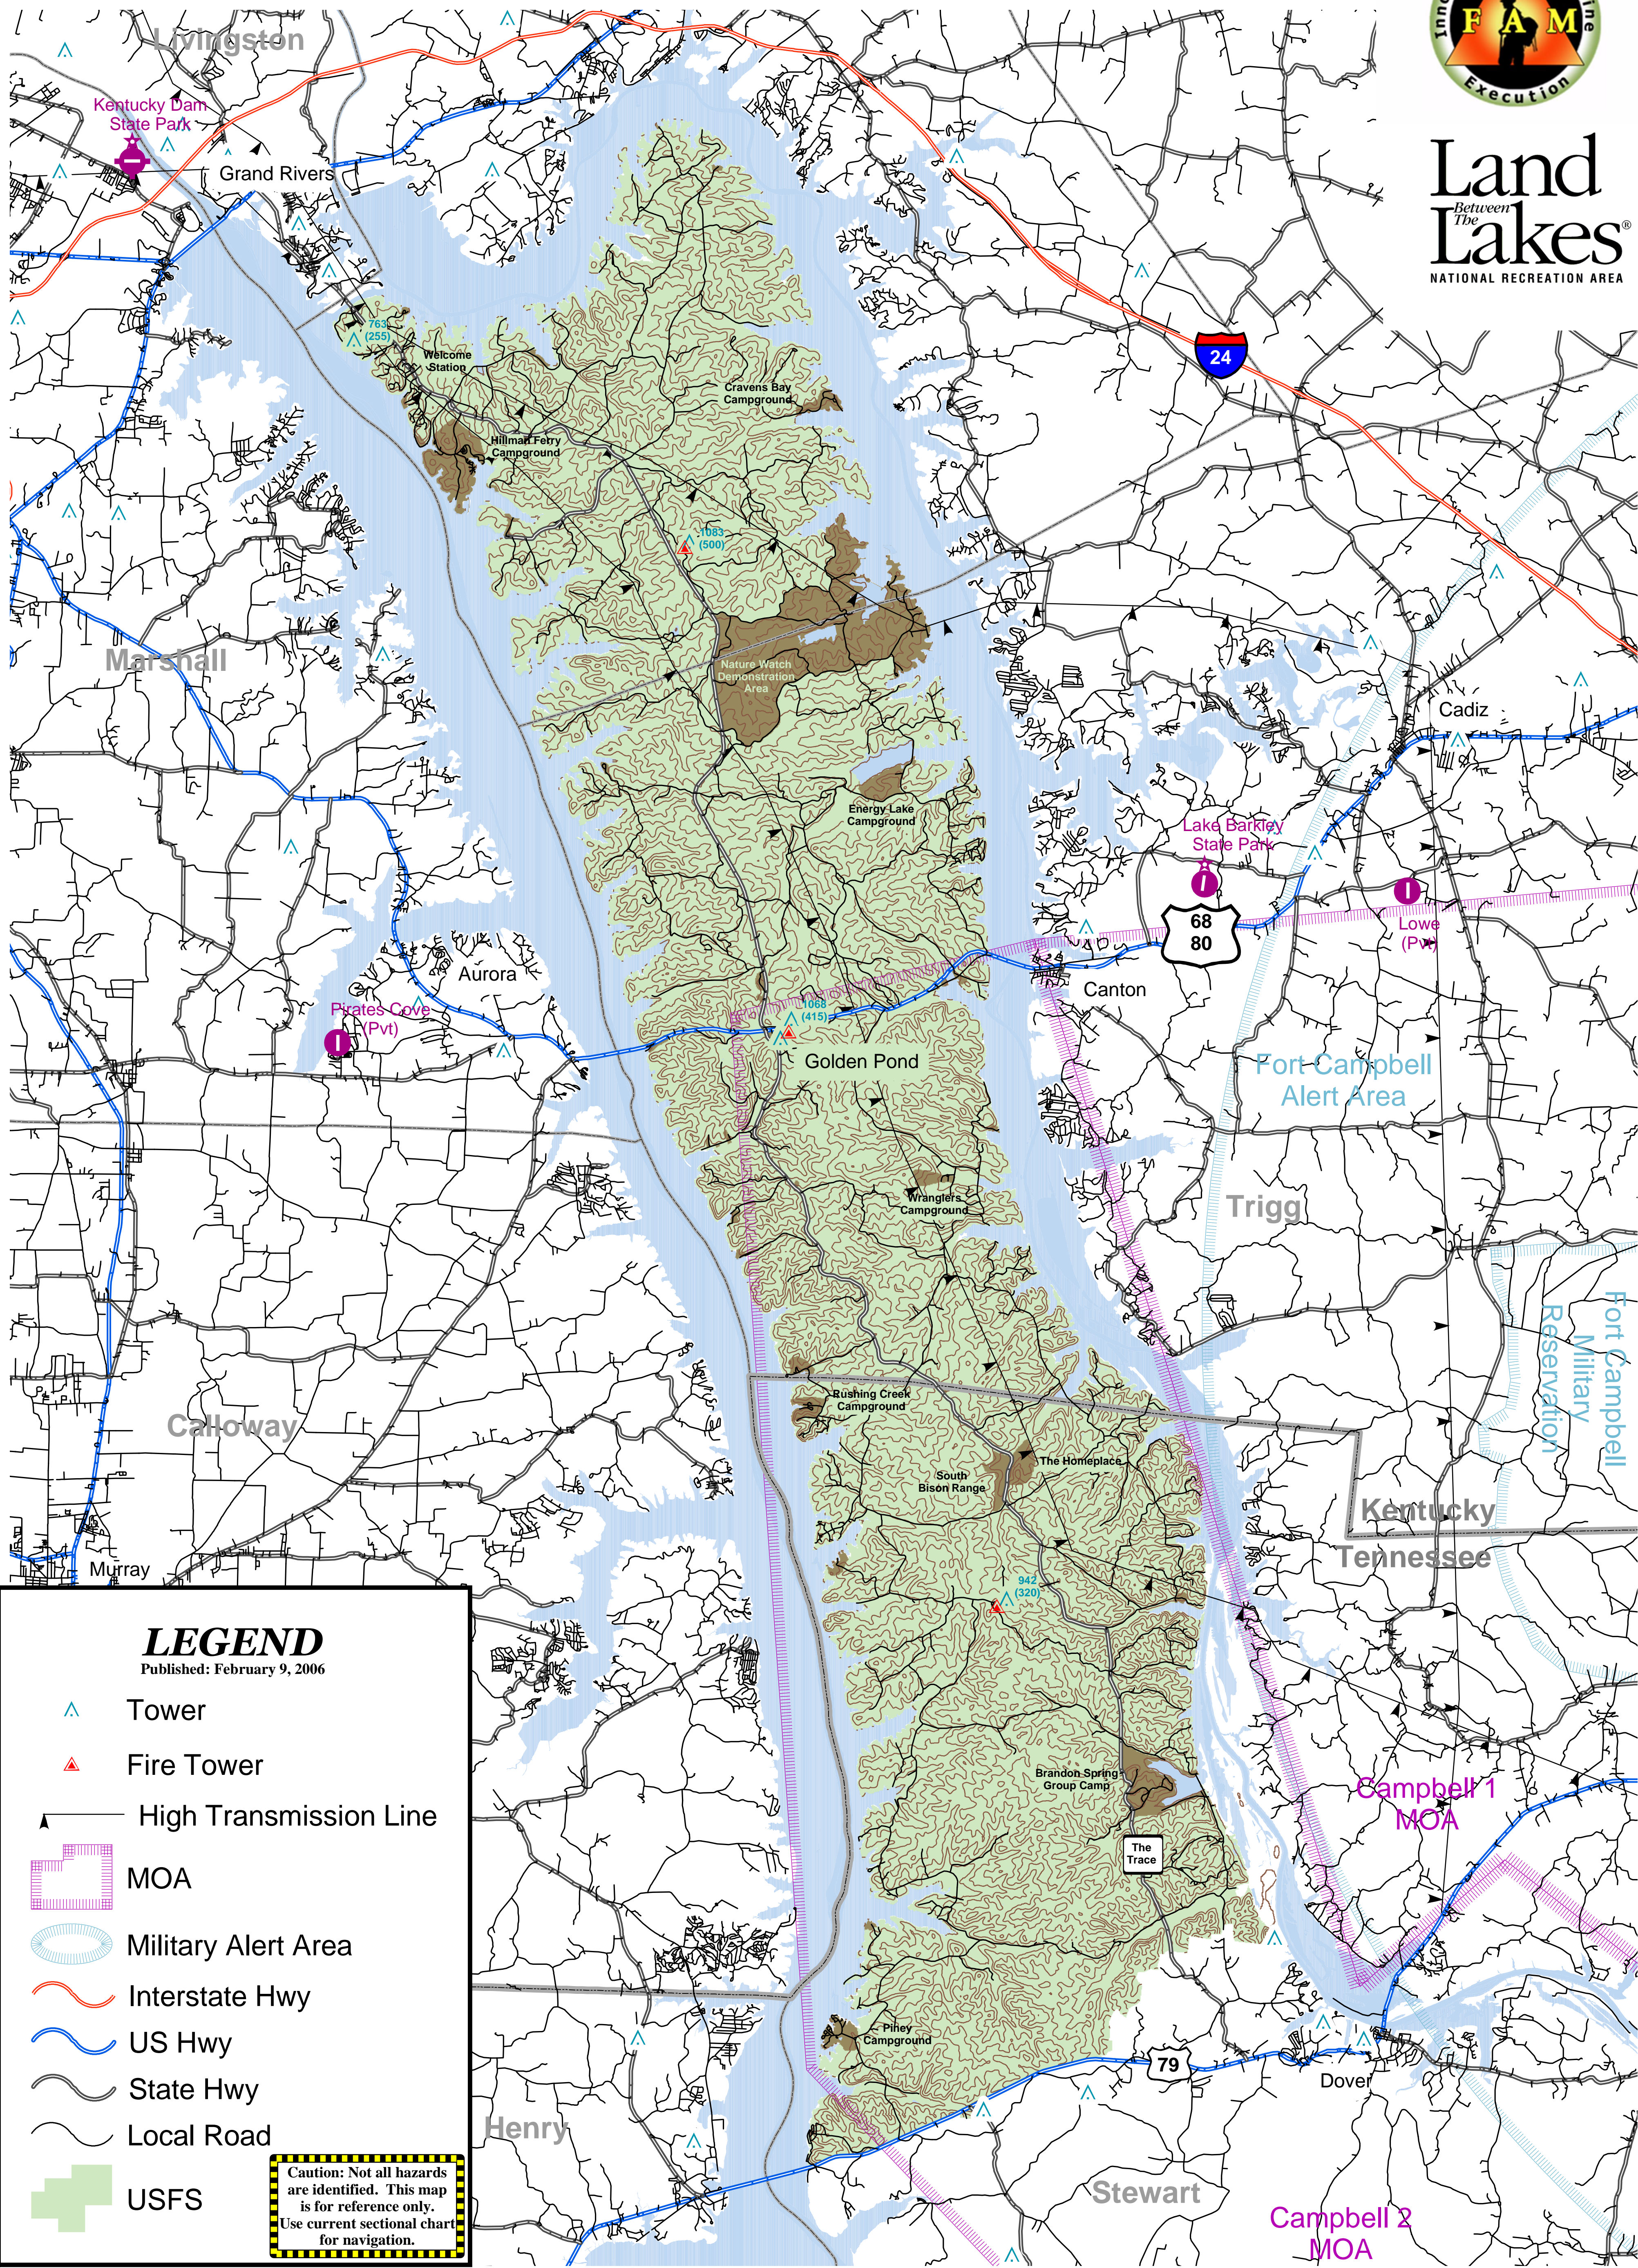

Aviation Hazard Map

Land Between The Lakes NRA

Land
Between
The
Lakes®
NATIONAL RECREATION AREA

LEGEND

Published: February 9, 2006

- Tower
- Fire Tower
- High Transmission Line
- MOA
- Military Alert Area
- Interstate Hwy
- US Hwy
- State Hwy
- Local Road
- USFS

Caution: Not all hazards are identified. This map is for reference only. Use current sectional chart for navigation.