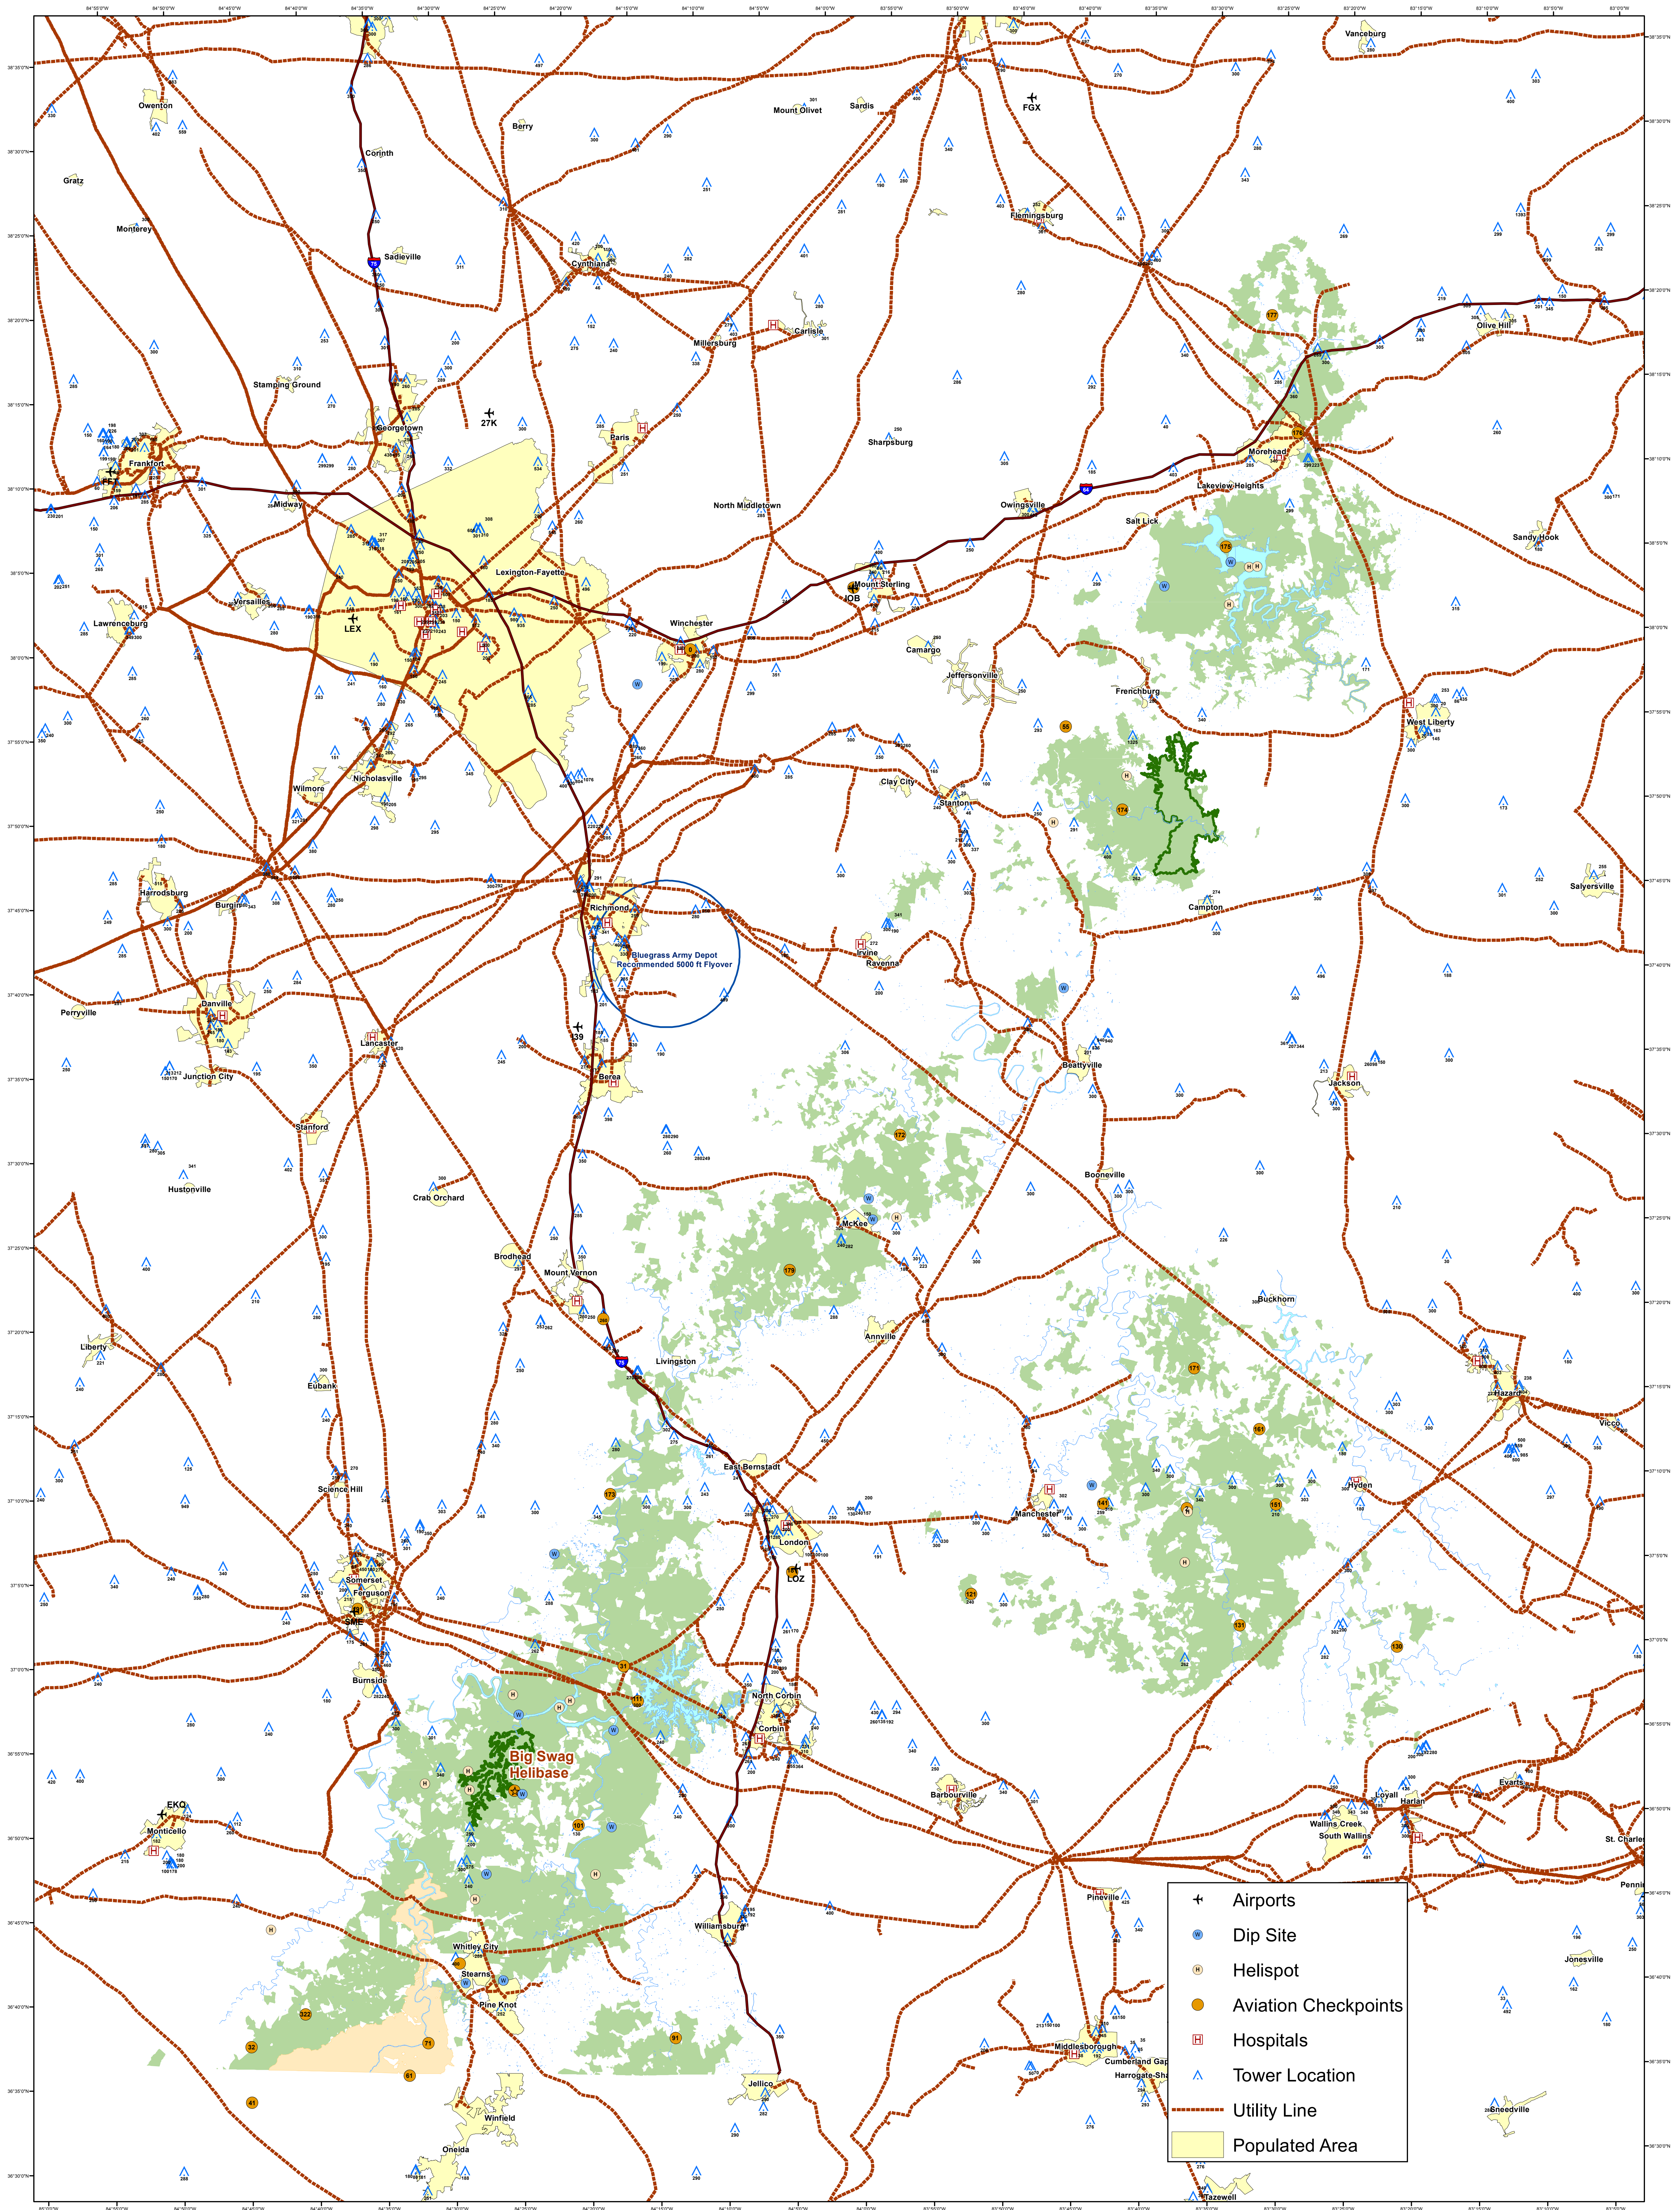

Aviation Hazard Map

Daniel Boone National Forest

CAUTION: Not all hazards are identified.
This map is intended for reference only.
Use sectionals for navigation.

0 5 10 20 30 40 Miles

Map Date: 3/20/3013