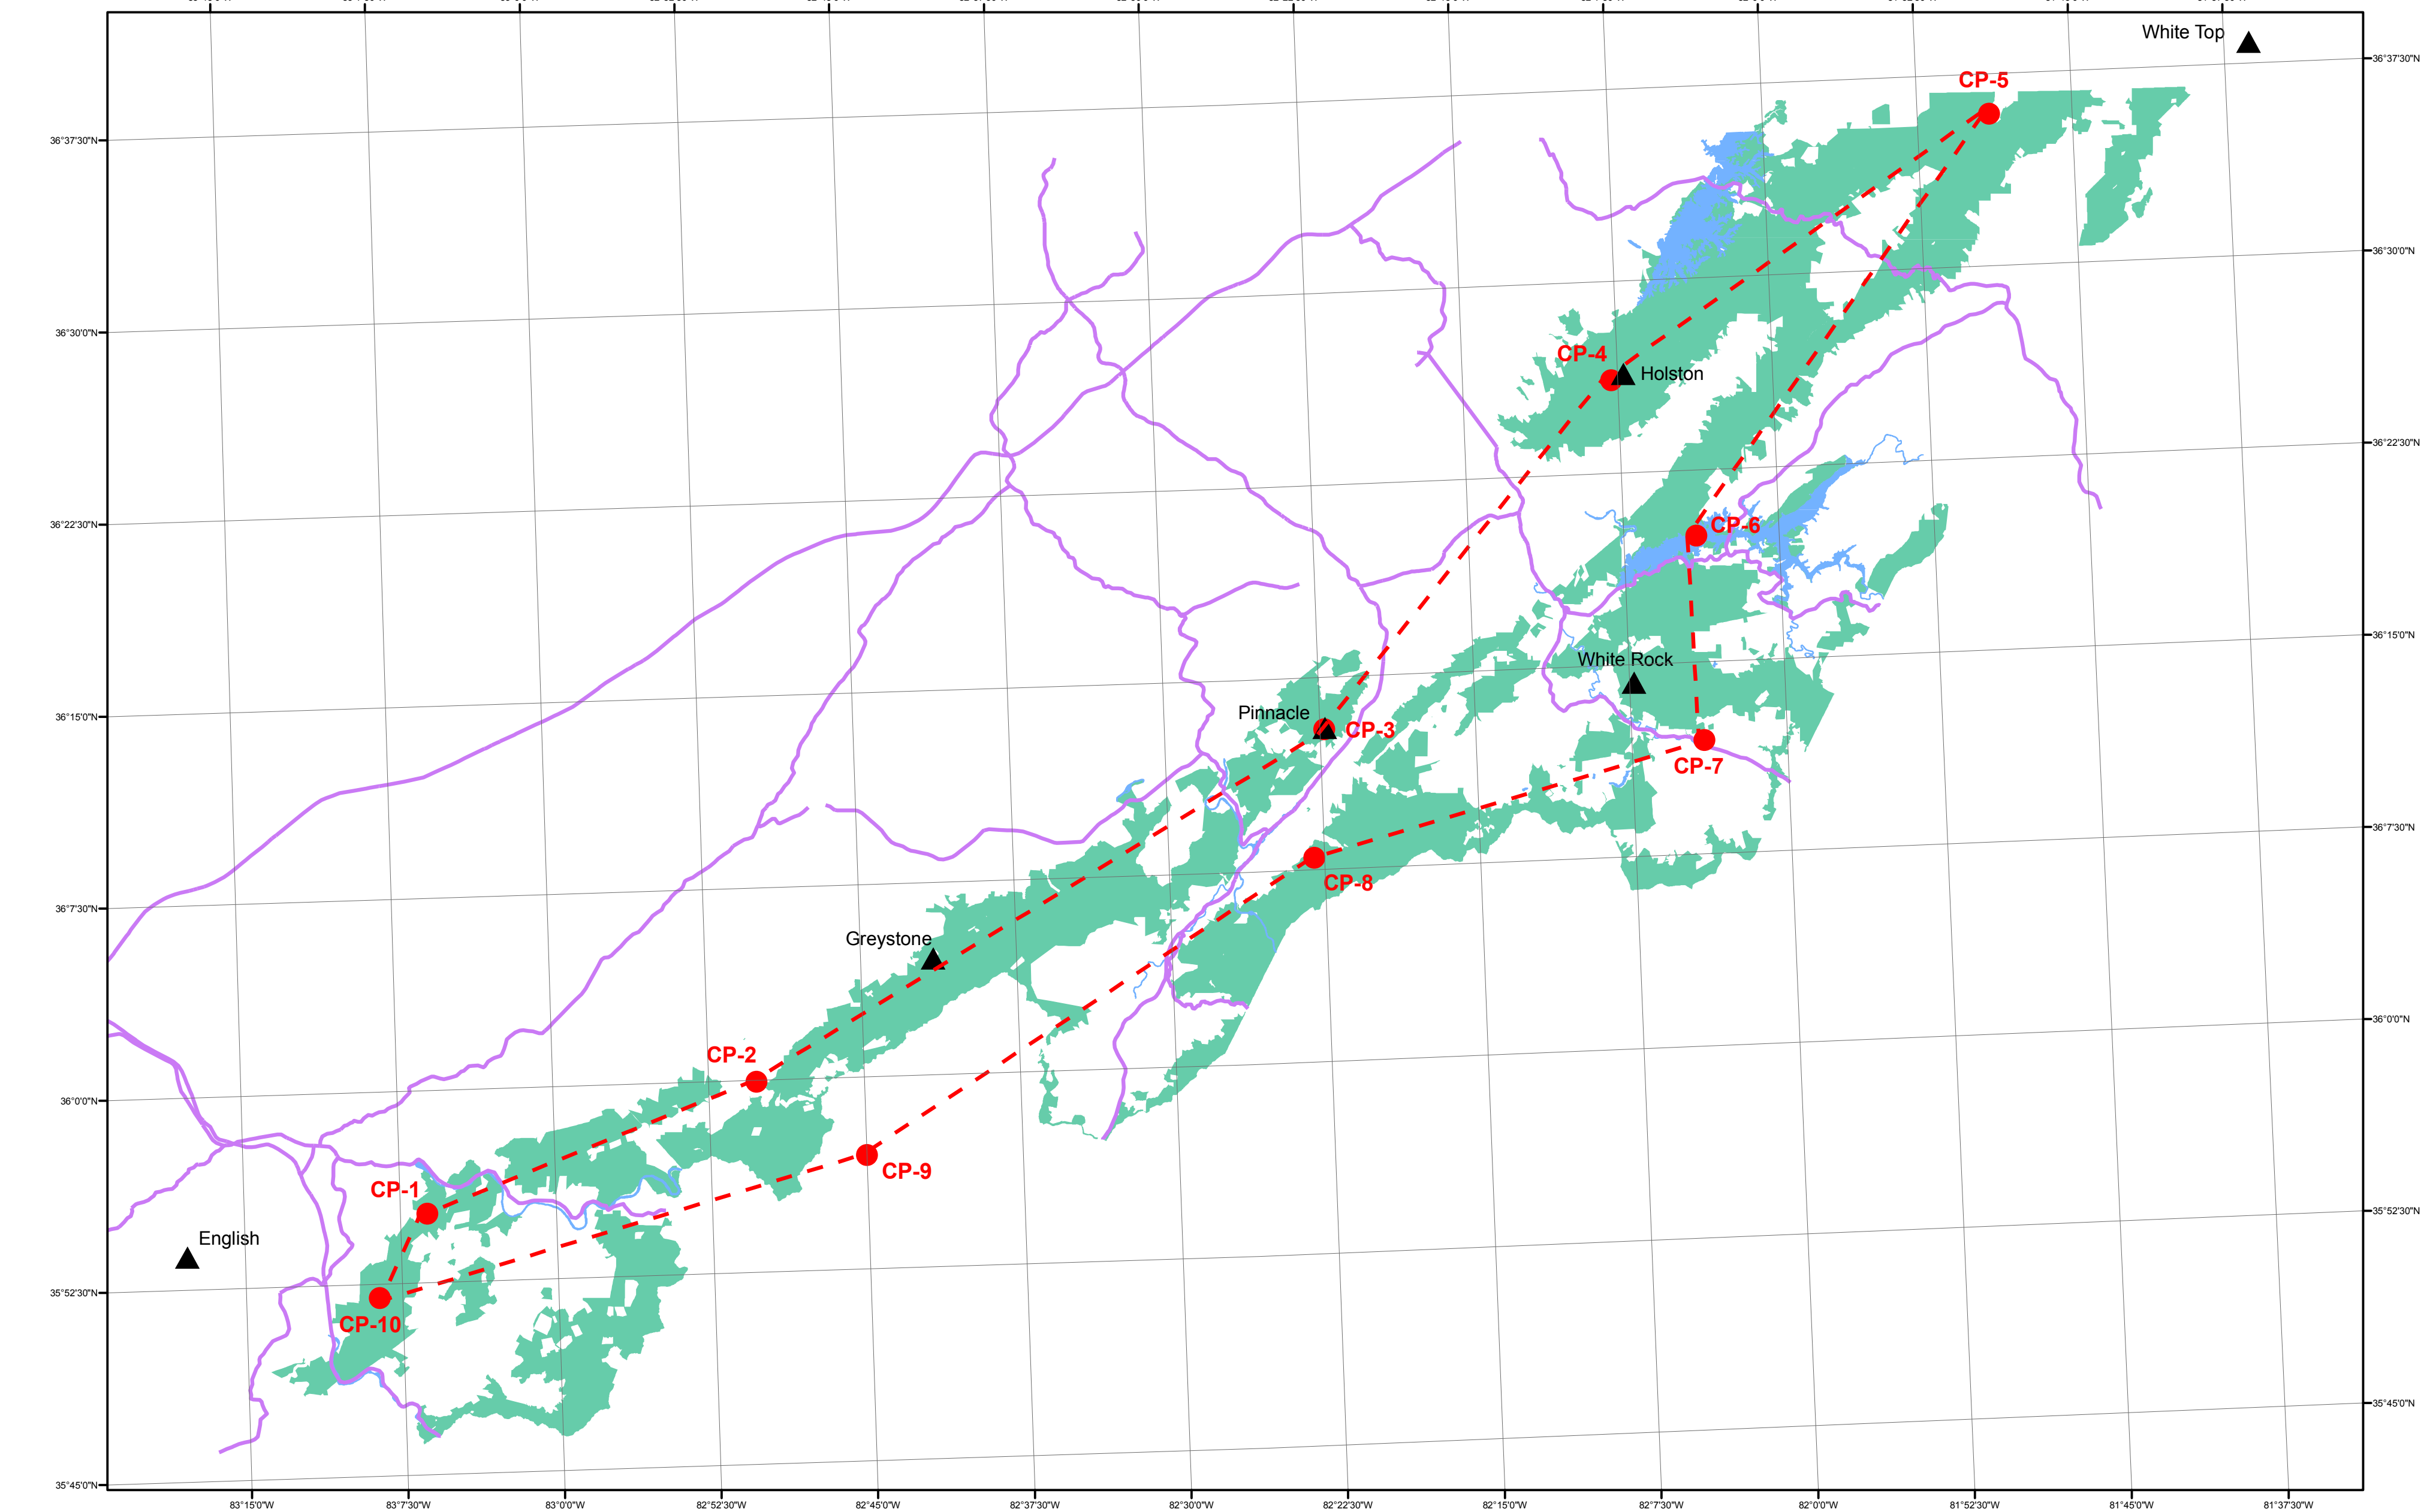

Aerial Hazards and Dip Sites

Cherokee National Forest Northern Districts

Plotted 02/2011

0 5 10 20 Miles
1 inch = 3.417393 miles

- Tower
- ▲ Repeater
- ⊙ Water Source
- Town
- Utility Line
- Major Highway
- Waterbody
- Cherokee National Forest
- Great Smoky Mtn. Nat. Park
- Pisgah National Forest

Cherokee National Forest
2800 North Ocoee St.
Cleveland, TN 37312
423-476-9700

Air Detection Check Points Northern Districts

0 5 10 20 Miles

Military Training Routes Northern Districts