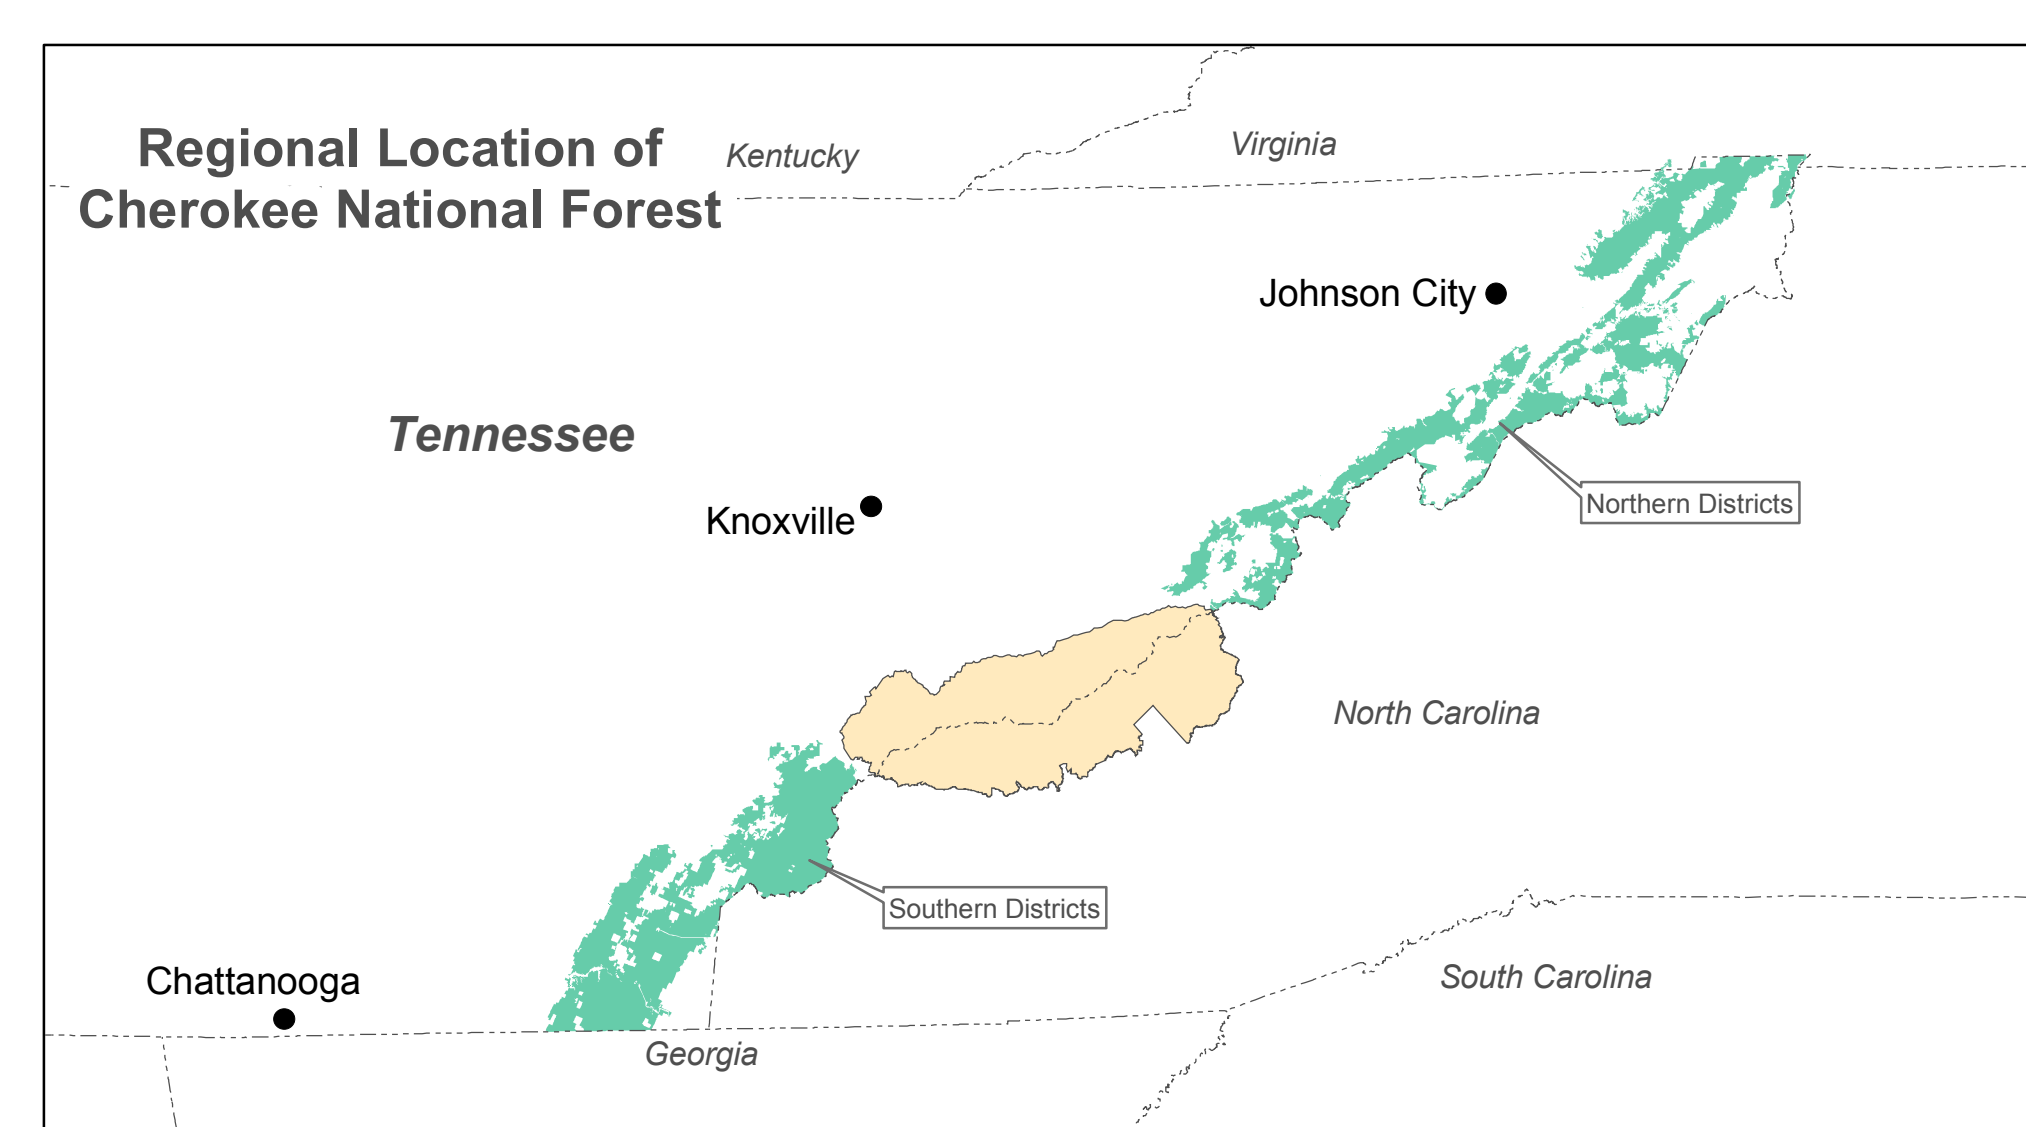

Aerial Hazards and Dip Sites

Cherokee National Forest Northern Districts

Plotted 02/2011

0 5 10 20 Miles
1 inch = 3.417393 miles

- Tower
- ▲ Repeater
- ⊙ Water Source
- Town
- Utility Line
- Major Highway
- Waterbody
- Cherokee National Forest
- Great Smoky Mtn. Nat. Park
- Pisgah National Forest

Cherokee National Forest
2800 North Ocoee St.
Cleveland, TN 37312
423-476-9700

Air Detection Check Points Northern Districts

0 5 10 20 Miles

Military Training Routes Northern Districts