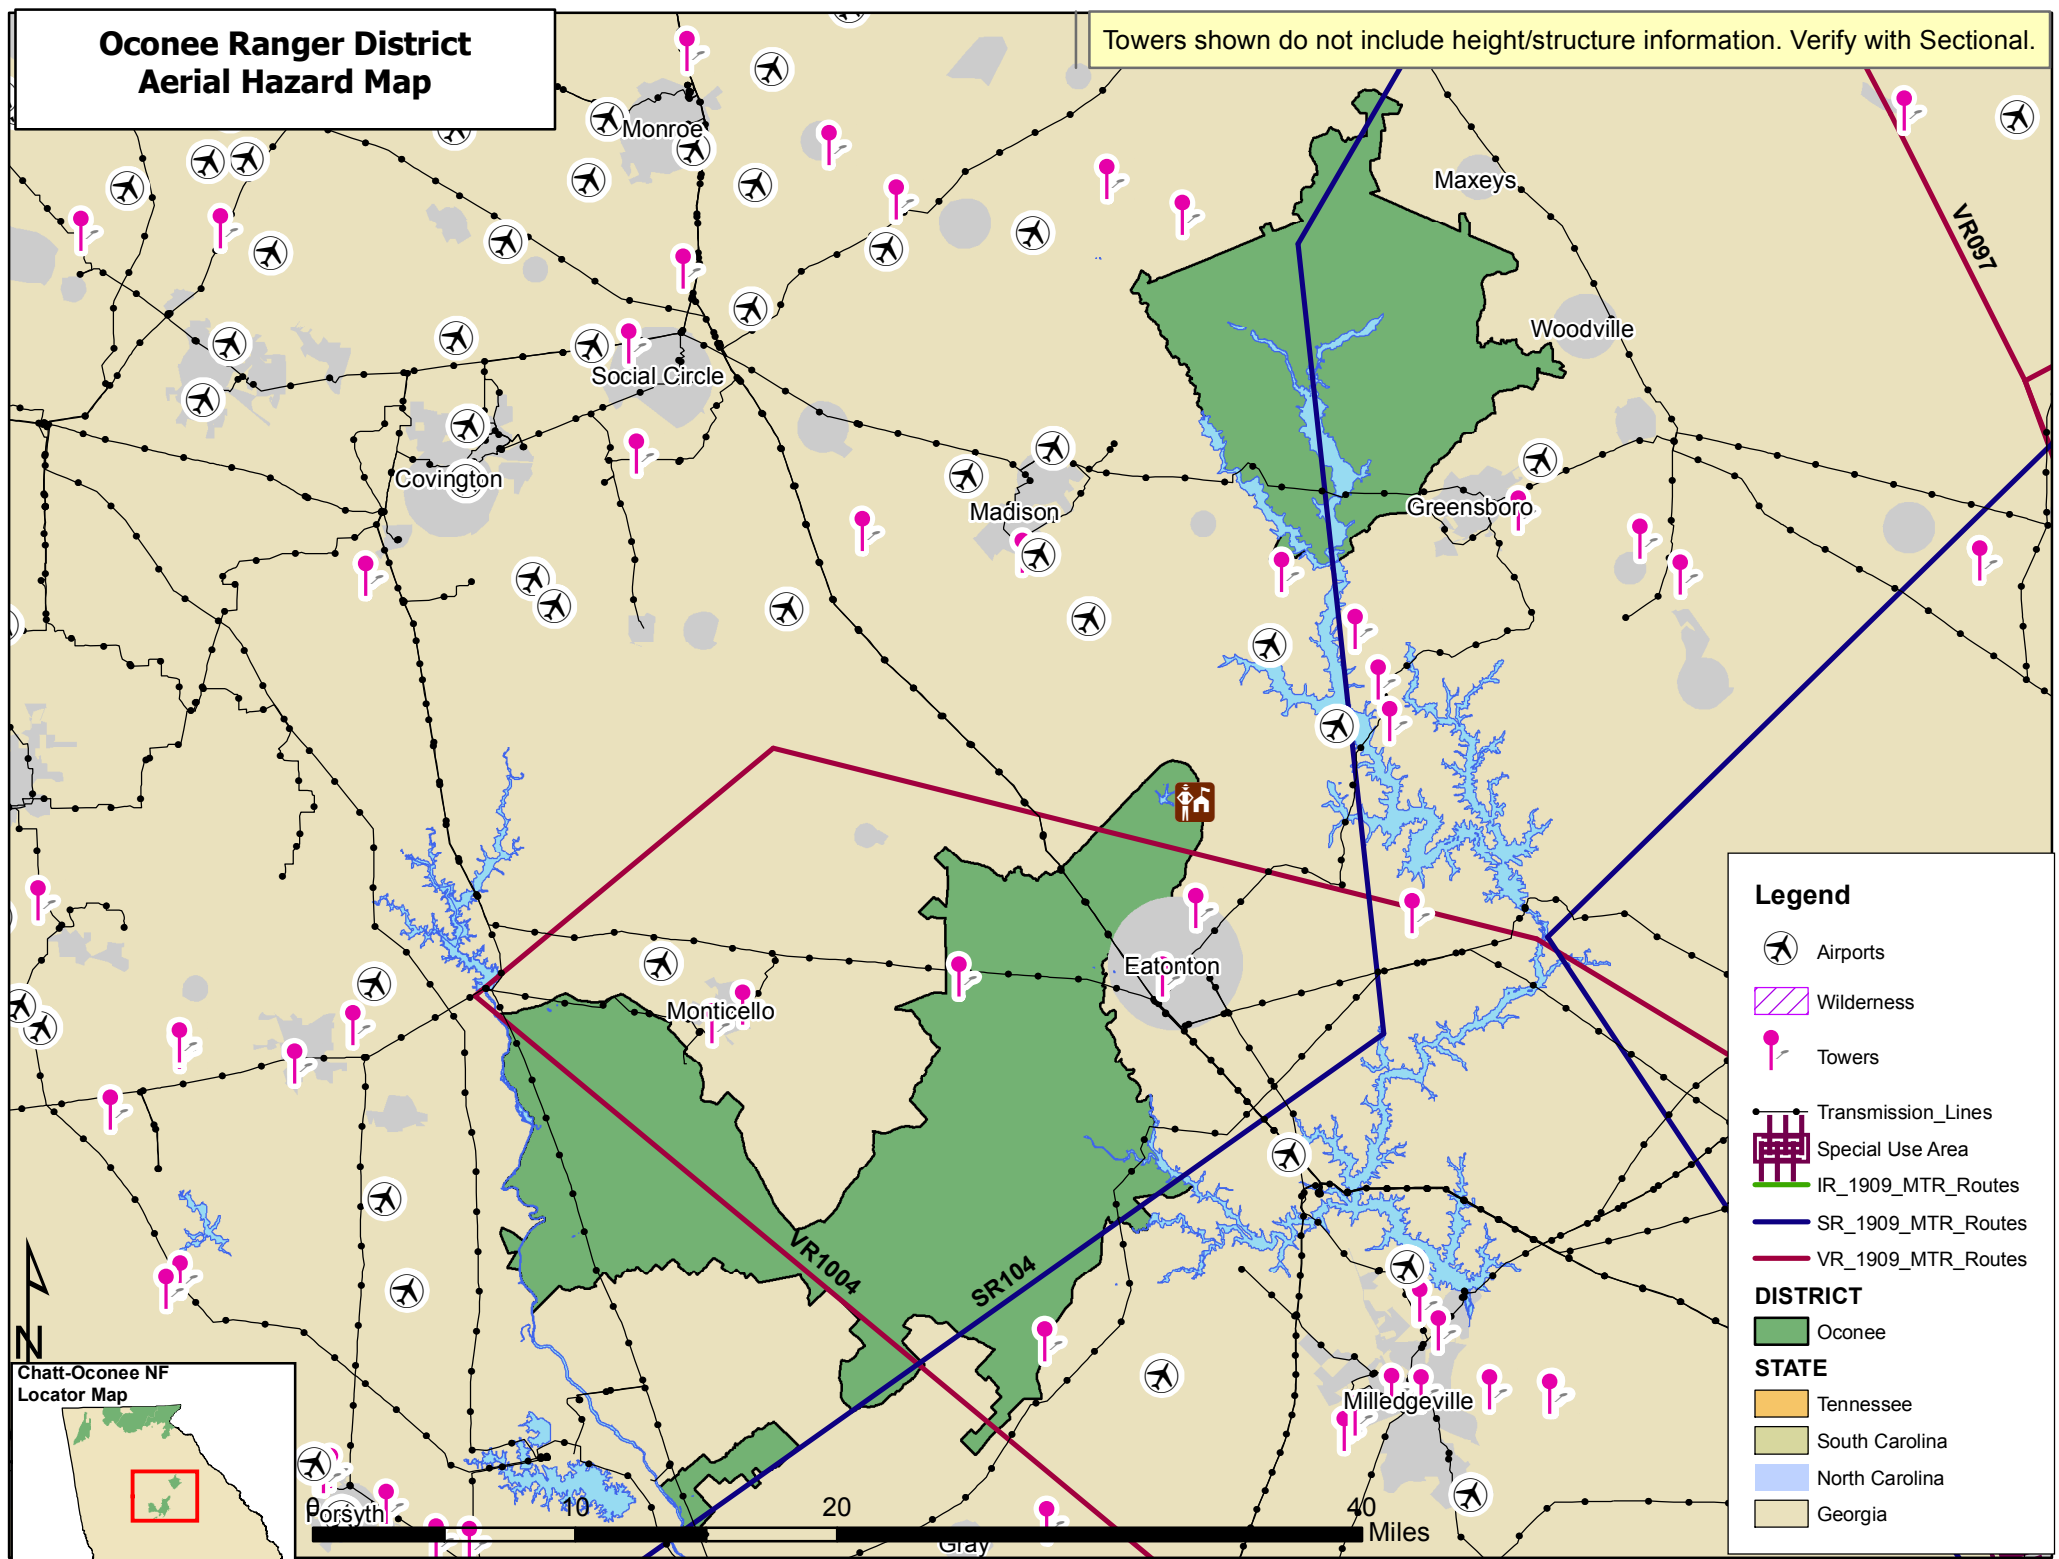

Oconee Ranger District Aerial Hazard Map

Towers shown do not include height/structure information. Verify with Sectional.

Legend

- Airports
- Wilderness
- Towers
- Transmission Lines
- Special Use Area
- IR_1909_MTR_Routes
- SR_1909_MTR_Routes
- VR_1909_MTR_Routes

DISTRICT

- Oconee

STATE

- Tennessee
- South Carolina
- North Carolina
- Georgia