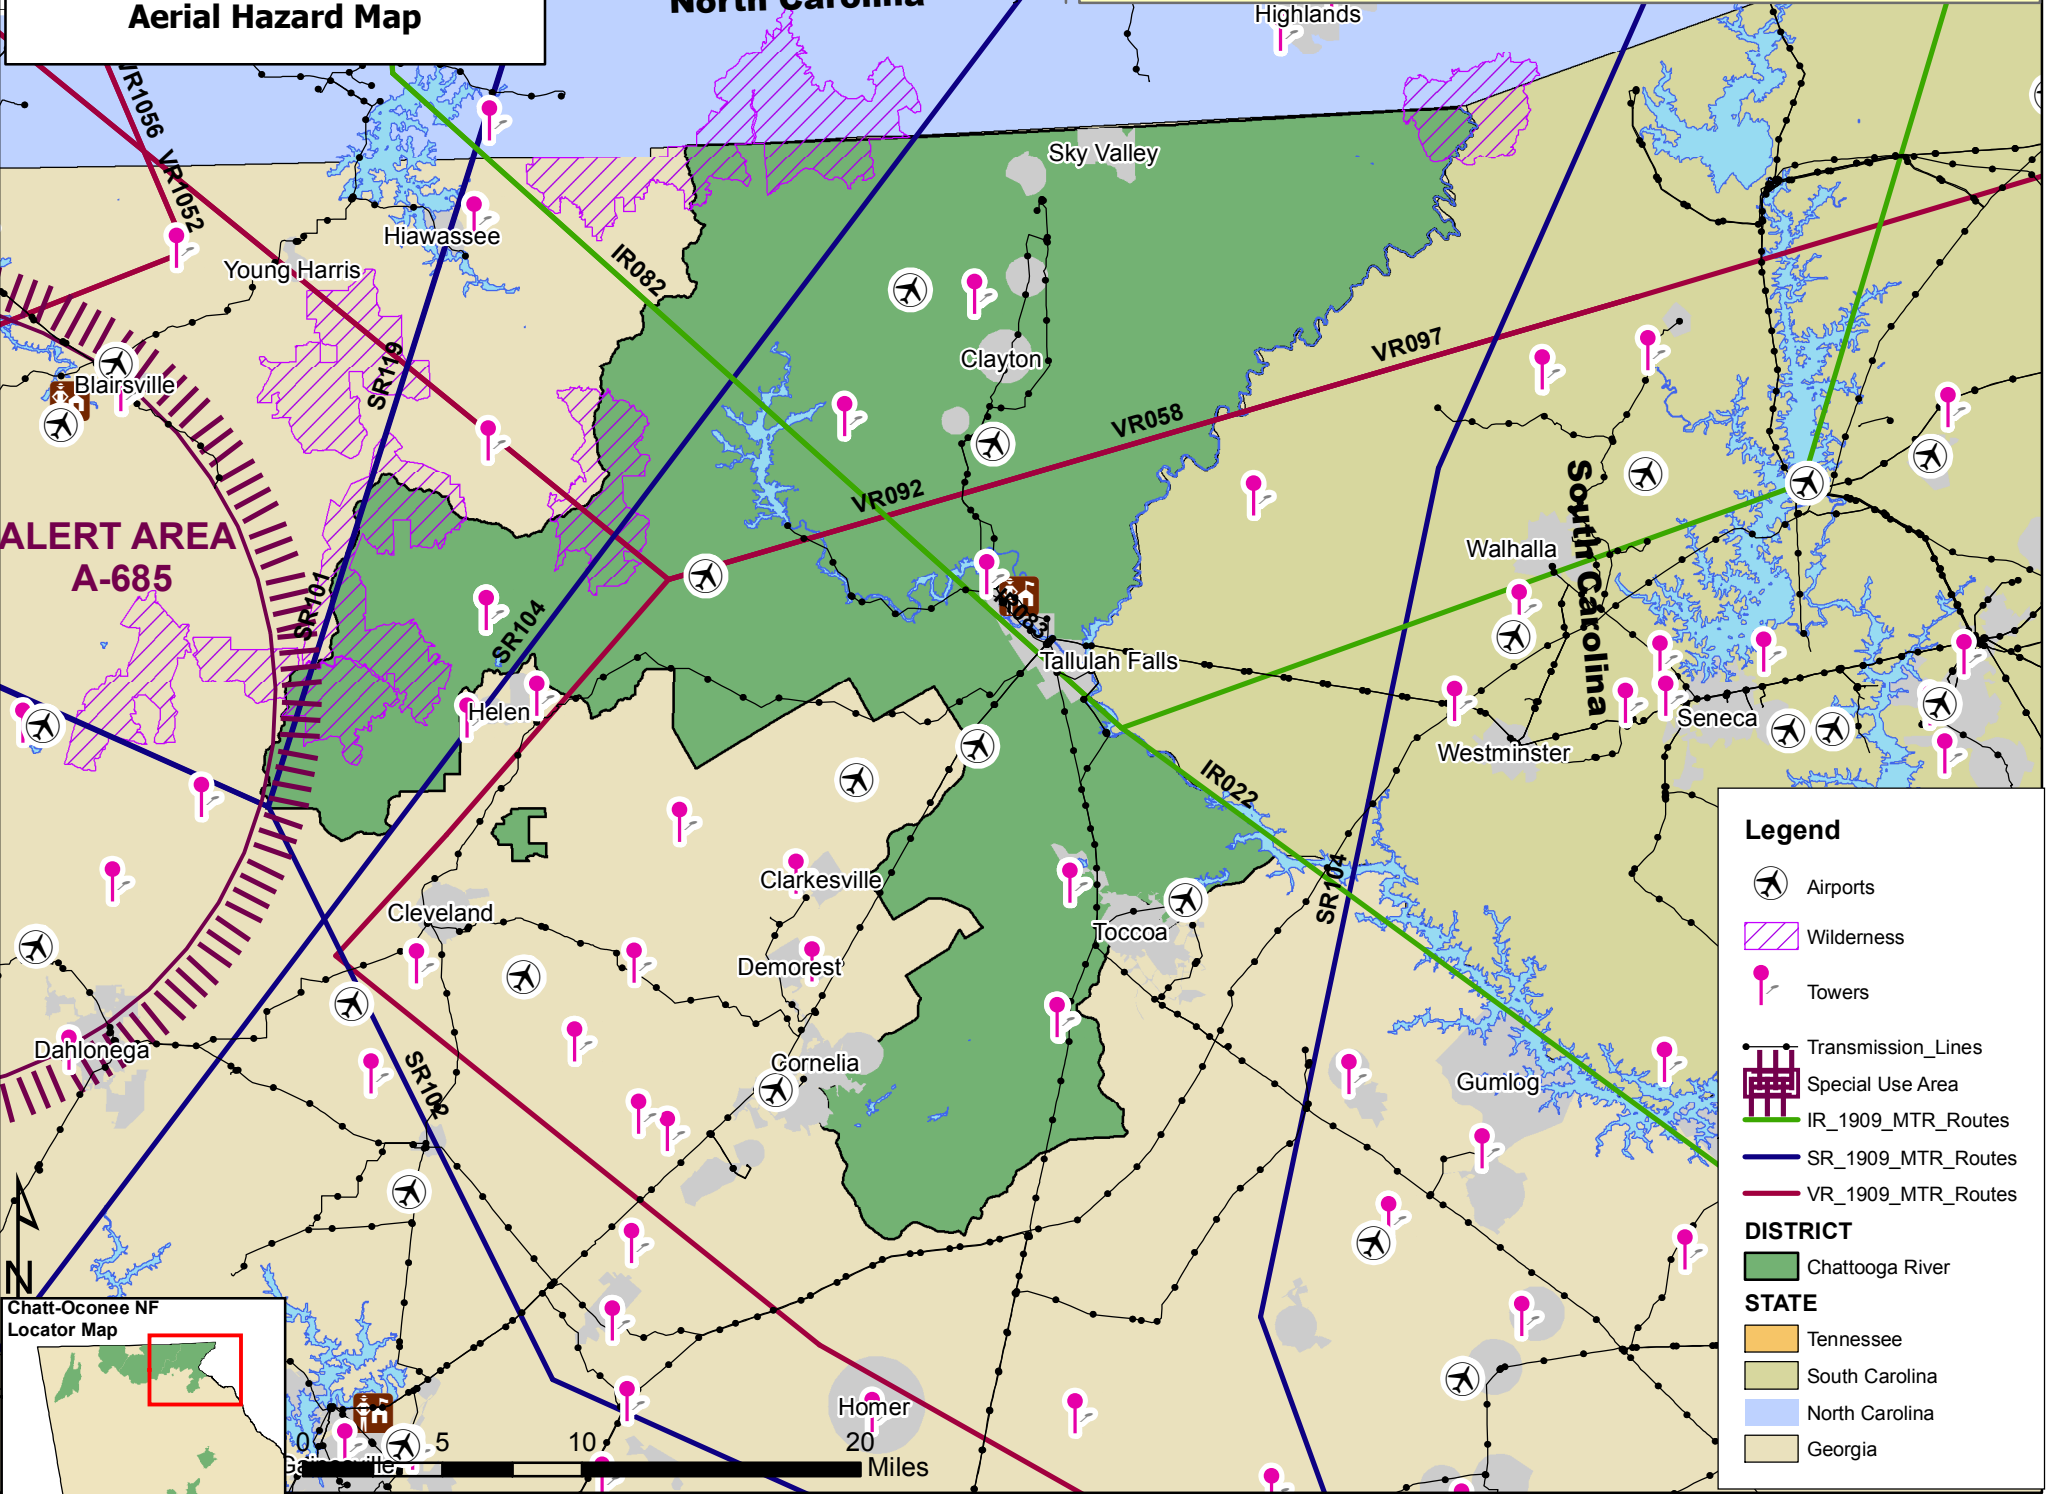

# Chattooga River Ranger District Aerial Hazard Map

Towers shown do not include height/structure information. Verify with Sectional.

### Legend

- Airports
- Wilderness
- Towers
- Transmission Lines
- Special Use Area
- IR\_1909\_MTR\_Routes
- SR\_1909\_MTR\_Routes
- VR\_1909\_MTR\_Routes

### DISTRICT

- Chattooga River

### STATE

- Tennessee
- South Carolina
- North Carolina
- Georgia