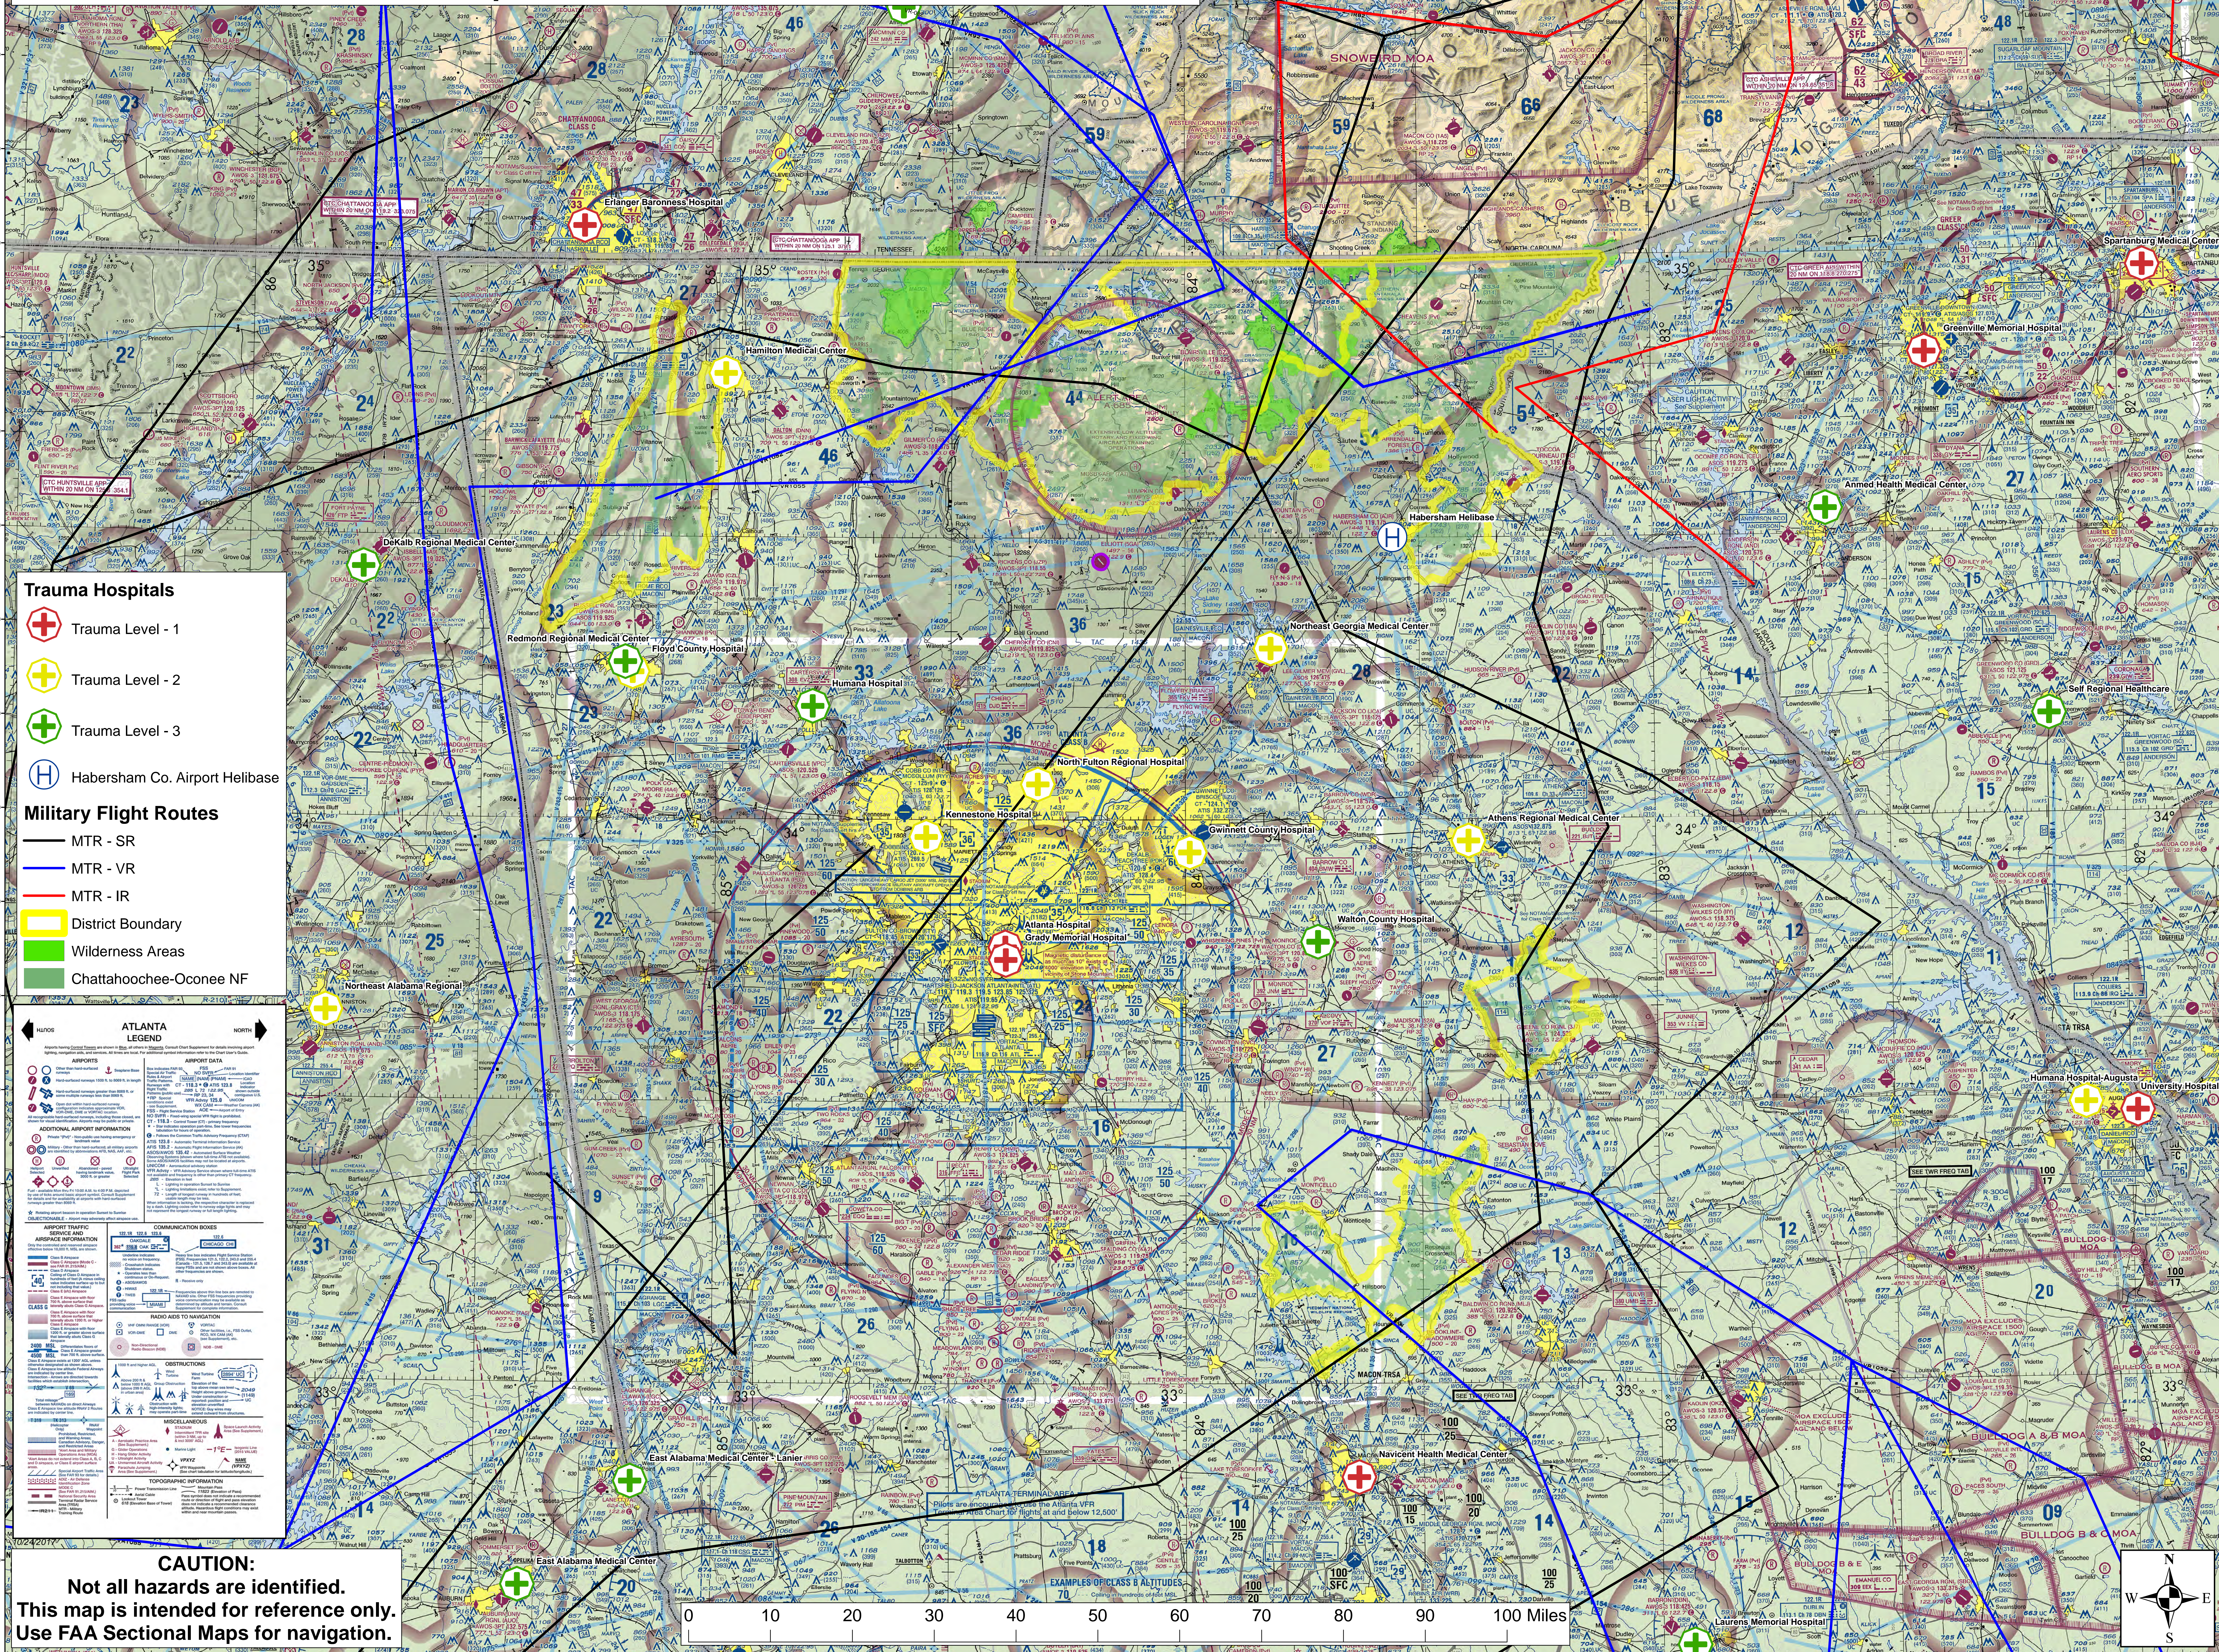

Aviation Hazards Map - Chattahoochee-Oconee NF

Trauma Hospitals

- ☒ Trauma Level - 1
- ☒ Trauma Level - 2
- ☒ Trauma Level - 3
- H Habersham Co. Airport Helibase

Military Flight Routes

- MTR - SR
- MTR - VR
- MTR - IR

Other Features

- ▭ District Boundary
- ▭ Wilderness Areas
- ▭ Chattahoochee-Oconee NF

ATLANTA LEGEND

AIRPORTS

ADDITIONAL AIRPORT INFORMATION

AIRPORT TRAFFIC SERVICE AND AIRSPACE INFORMATION

COMMUNICATION BOXES

RADIO AIDS TO NAVIGATION

OBSTRUCTIONS

MISCELLANEOUS

TOPOGRAPHIC INFORMATION

CAUTION:
Not all hazards are identified.
This map is intended for reference only.
Use FAA Sectional Maps for navigation.