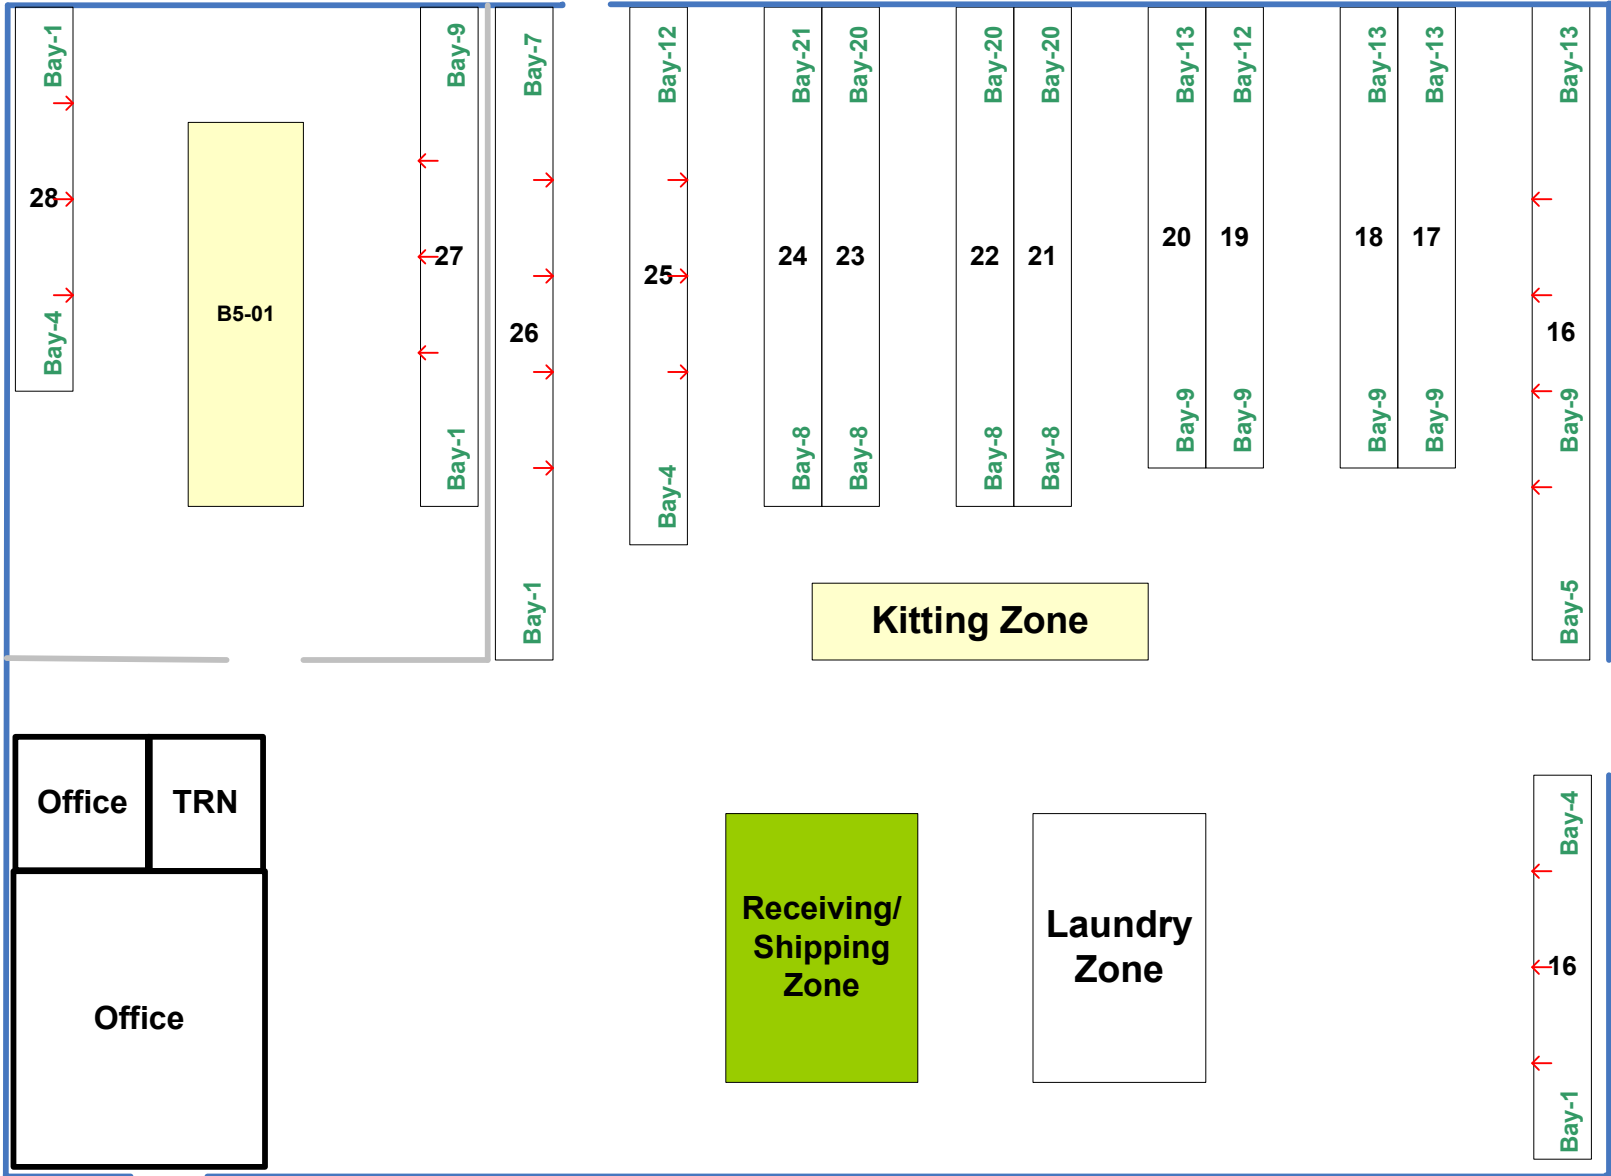

# Outside Refurb Zone

HAZ2-010101  
(Bldg 11)

RMK - STOR2 Zone