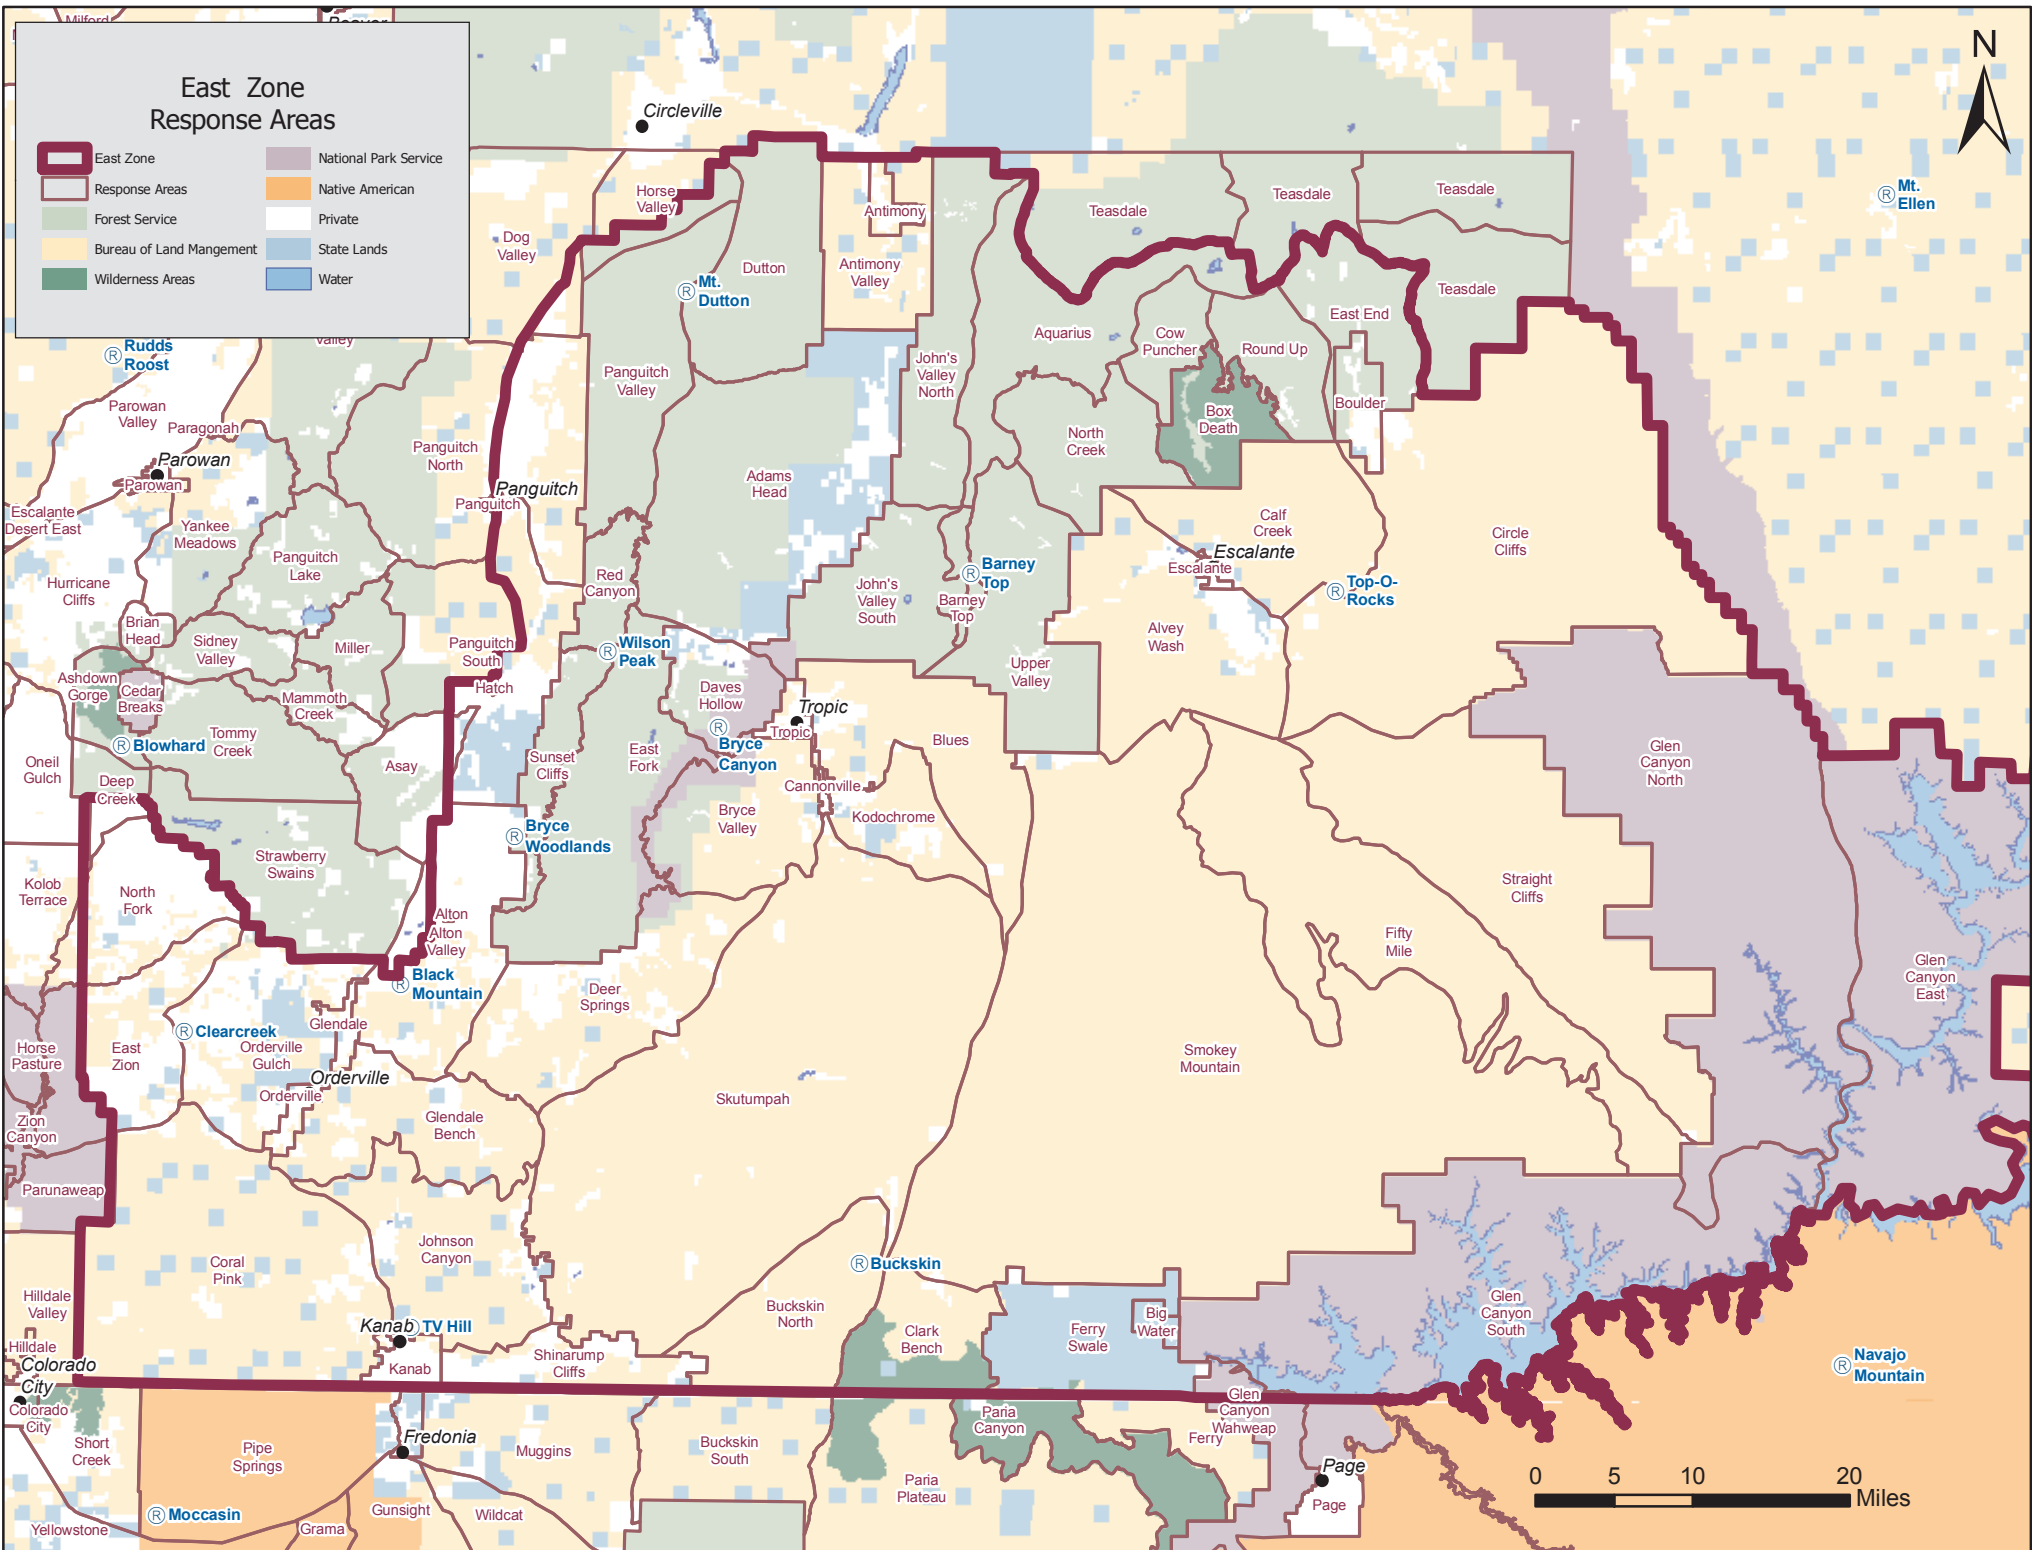

# East Zone Response Areas

- East Zone
- Response Areas
- Forest Service
- Bureau of Land Mangement
- Wilderness Areas
- National Park Service
- Native American
- Private
- State Lands
- Water

0 5 10 20 Miles